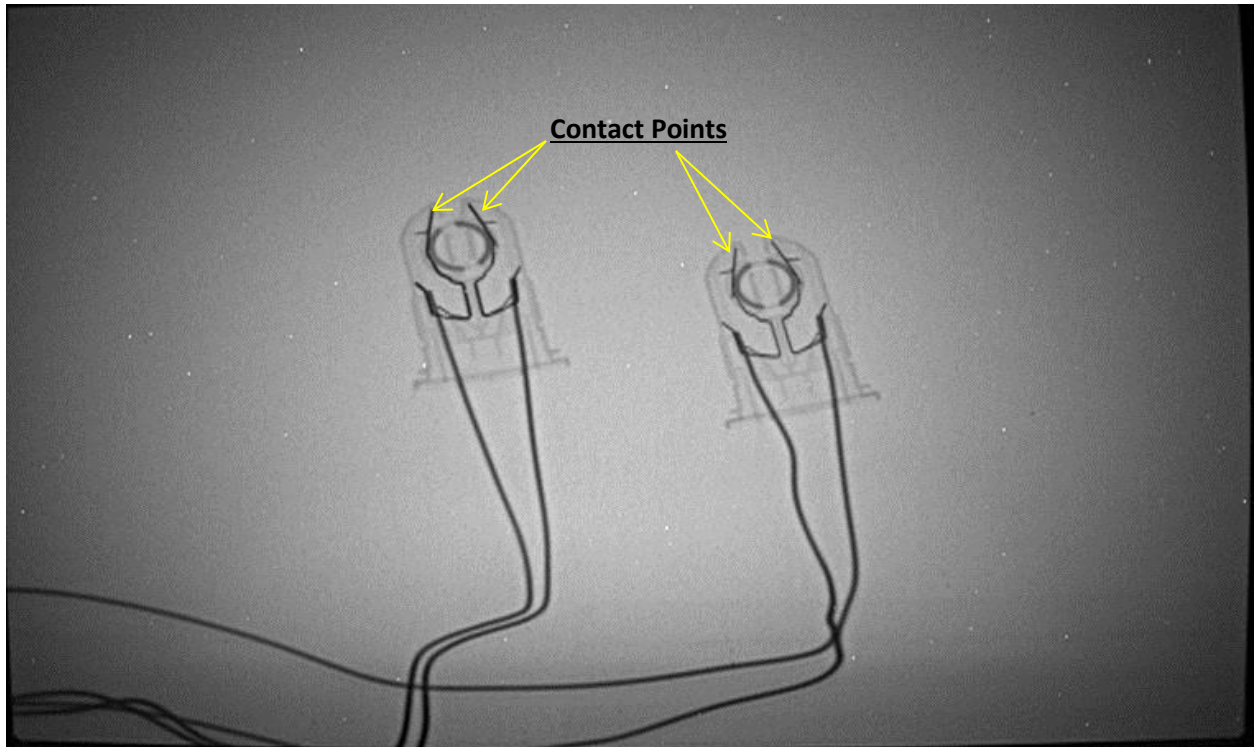

Single Pole Circuit Breaker

GFCI & AFCI

Switch

Duplex Outlet

Duplex Outlet with Cord Inserted

Male End of Line Cord

Remote Power Tap (Top View)

Remote Power Tap (Profile View)

Remote Power Tap/ Surge Protector (Top View)

Remote Power Tap (ON; Switch Closed)

Remote Power Tap (OFF; Switch Open)

Remote Power Tap; Surge Protector (OFF; Open)

Remote Power Tap; Surge Protector (ON; Closed)

Ballast (Top View)

Ballast (Profile)

Bulb Connections ("Tombstones")

Bulb Connection with Lamp

Bulb Connections