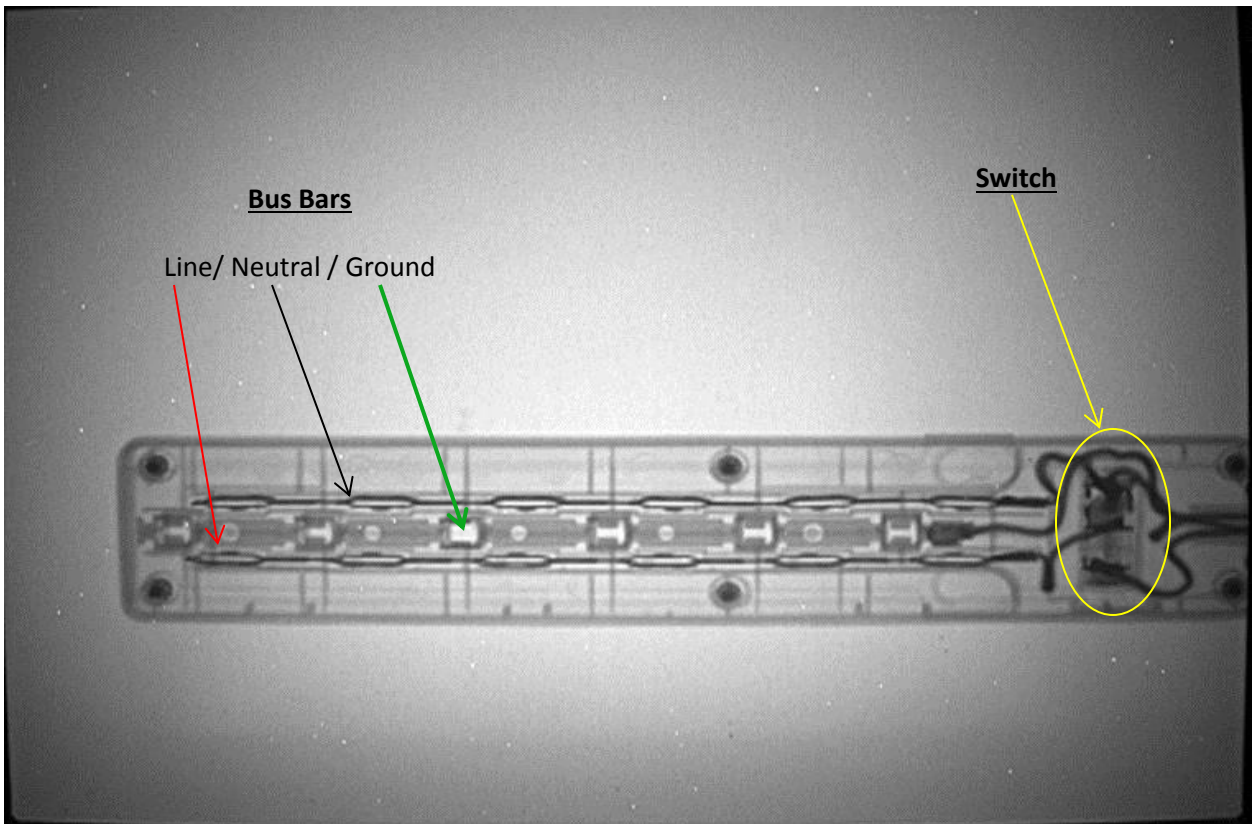

Single Pole Circuit Breaker

GFCI & AFCI

Switch

Duplex Outlet

Duplex Outlet with Cord Inserted

Male End of Line Cord

Remote Power Tap (Top View)

Remote Power Tap (Profile View)

Remote Power Tap/ Surge Protector (Top View)

Remote Power Tap (ON; Switch Closed)

Remote Power Tap (OFF; Switch Open)

Remote Power Tap; Surge Protector (OFF; Open)

Remote Power Tap; Surge Protector (ON; Closed)

Ballast (Top View)

Ballast (Profile)

Bulb Connections ("Tombstones")

Bulb Connection with Lamp

Bulb Connections