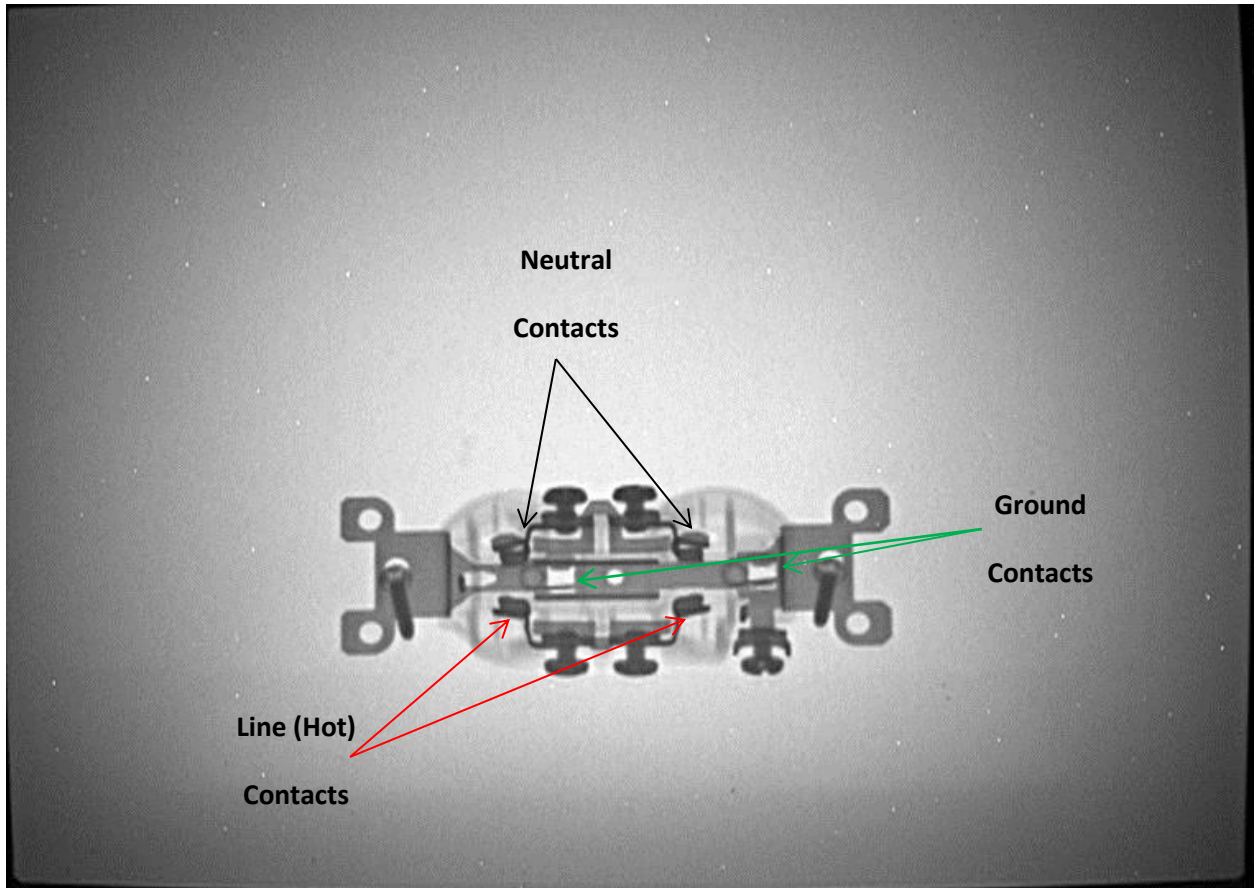

Single Pole Circuit Breaker

GFCI & AFCI

Switch

Duplex Outlet

Duplex Outlet with Cord Inserted

Male End of Line Cord

Remote Power Tap (Top View)

Remote Power Tap (Profile View)

Remote Power Tap/ Surge Protector (Top View)

Remote Power Tap (ON; Switch Closed)

Remote Power Tap (OFF; Switch Open)

Remote Power Tap; Surge Protector (OFF; Open)

Remote Power Tap; Surge Protector (ON; Closed)

Ballast (Top View)

Ballast (Profile)

Bulb Connections ("Tombstones")

Bulb Connection with Lamp

Bulb Connections