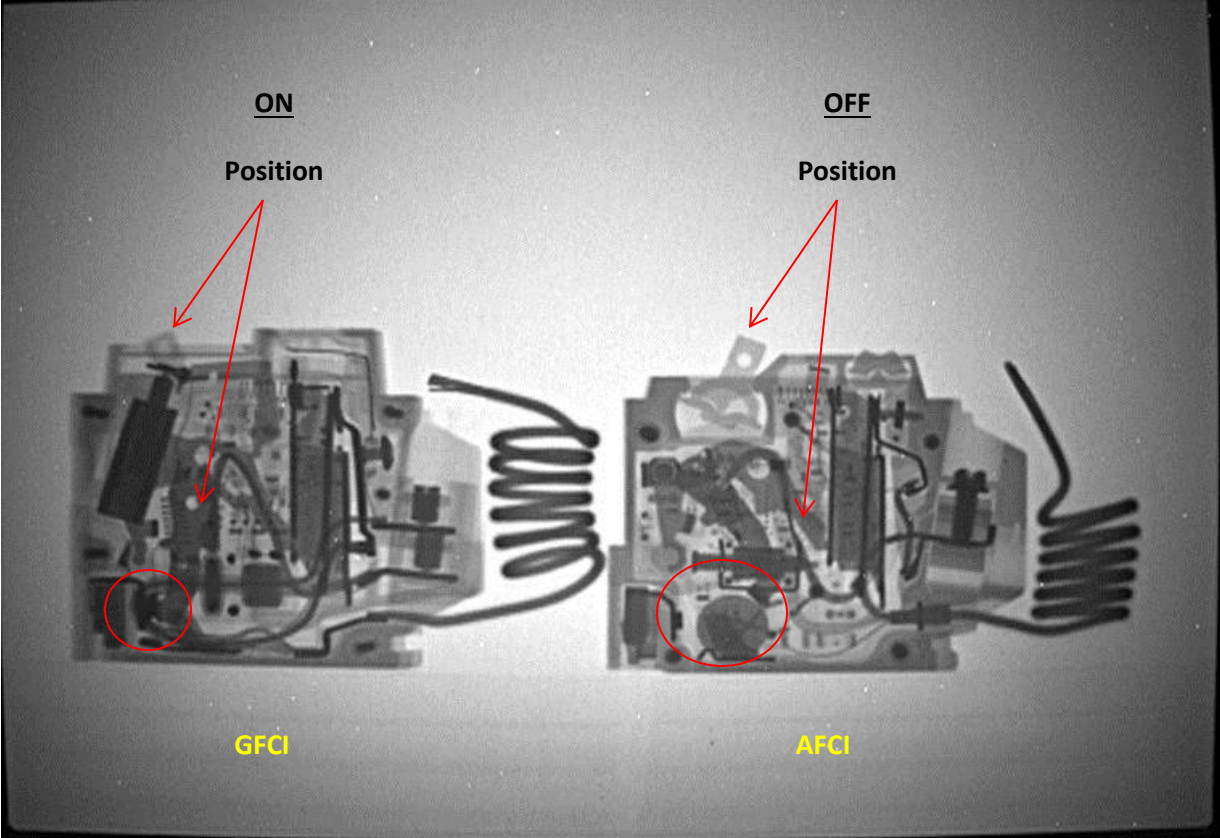

Single Pole Circuit Breaker

GFCI & AFCI

Switch

Duplex Outlet

Duplex Outlet with Cord Inserted

Male End of Line Cord

Remote Power Tap (Top View)

Remote Power Tap (Profile View)

Remote Power Tap/ Surge Protector (Top View)

Remote Power Tap (ON; Switch Closed)

Remote Power Tap (OFF; Switch Open)

Remote Power Tap; Surge Protector (OFF; Open)

Remote Power Tap; Surge Protector (ON; Closed)

Ballast (Top View)

Ballast (Profile)

Bulb Connections ("Tombstones")

Bulb Connection with Lamp

Bulb Connections