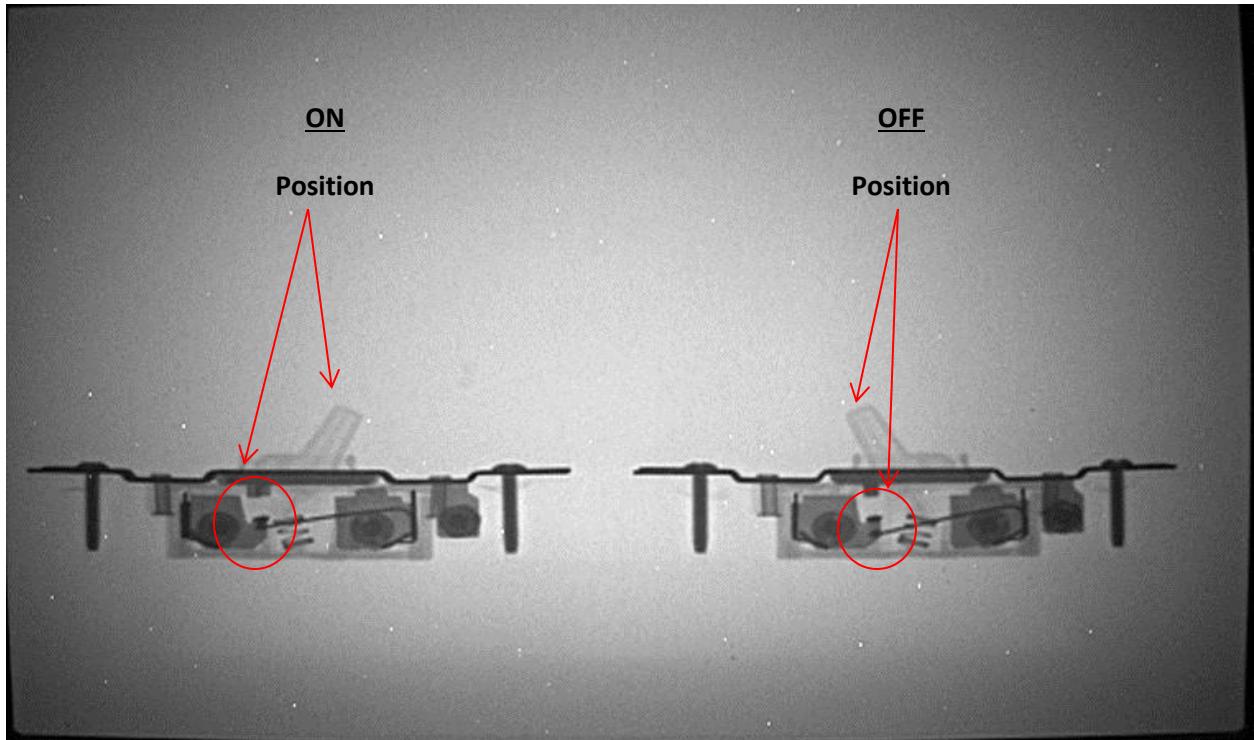

Single Pole Circuit Breaker

GFCI & AFCI

Switch

Duplex Outlet

Duplex Outlet with Cord Inserted

Male End of Line Cord

Remote Power Tap (Top View)

Remote Power Tap (Profile View)

Remote Power Tap/ Surge Protector (Top View)

Remote Power Tap (ON; Switch Closed)

Remote Power Tap (OFF; Switch Open)

Remote Power Tap; Surge Protector (OFF; Open)

Remote Power Tap; Surge Protector (ON; Closed)

Ballast (Top View)

Ballast (Profile)

Bulb Connections ("Tombstones")

Bulb Connection with Lamp

Bulb Connections