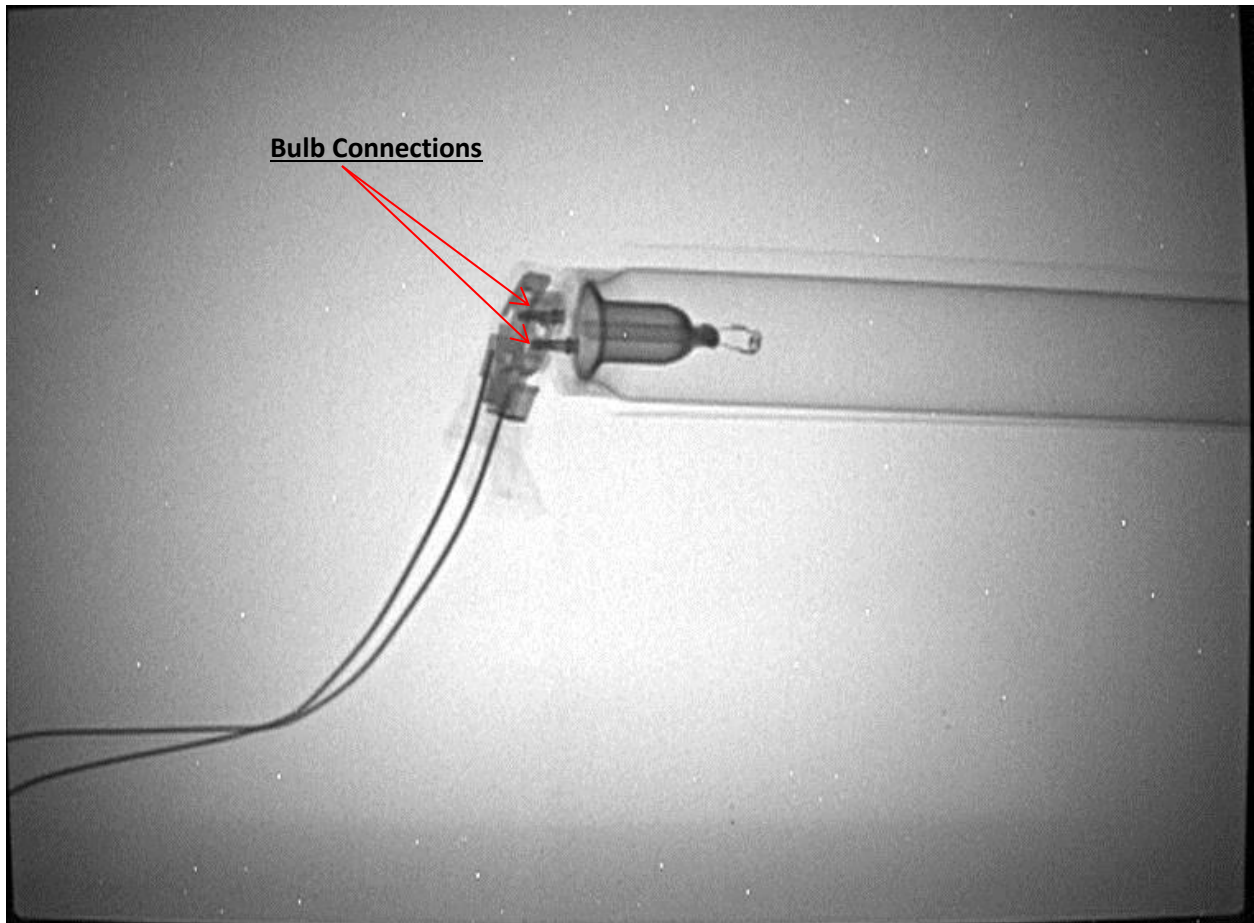

Single Pole Circuit Breaker

GFCI & AFCI

Switch

Duplex Outlet

Duplex Outlet with Cord Inserted

Male End of Line Cord

Remote Power Tap (Top View)

Remote Power Tap (Profile View)

Remote Power Tap/ Surge Protector (Top View)

Remote Power Tap (ON; Switch Closed)

Remote Power Tap (OFF; Switch Open)

Remote Power Tap; Surge Protector (OFF; Open)

Remote Power Tap; Surge Protector (ON; Closed)

Ballast (Top View)

Ballast (Profile)

Bulb Connections ("Tombstones")

Bulb Connection with Lamp

Bulb Connections