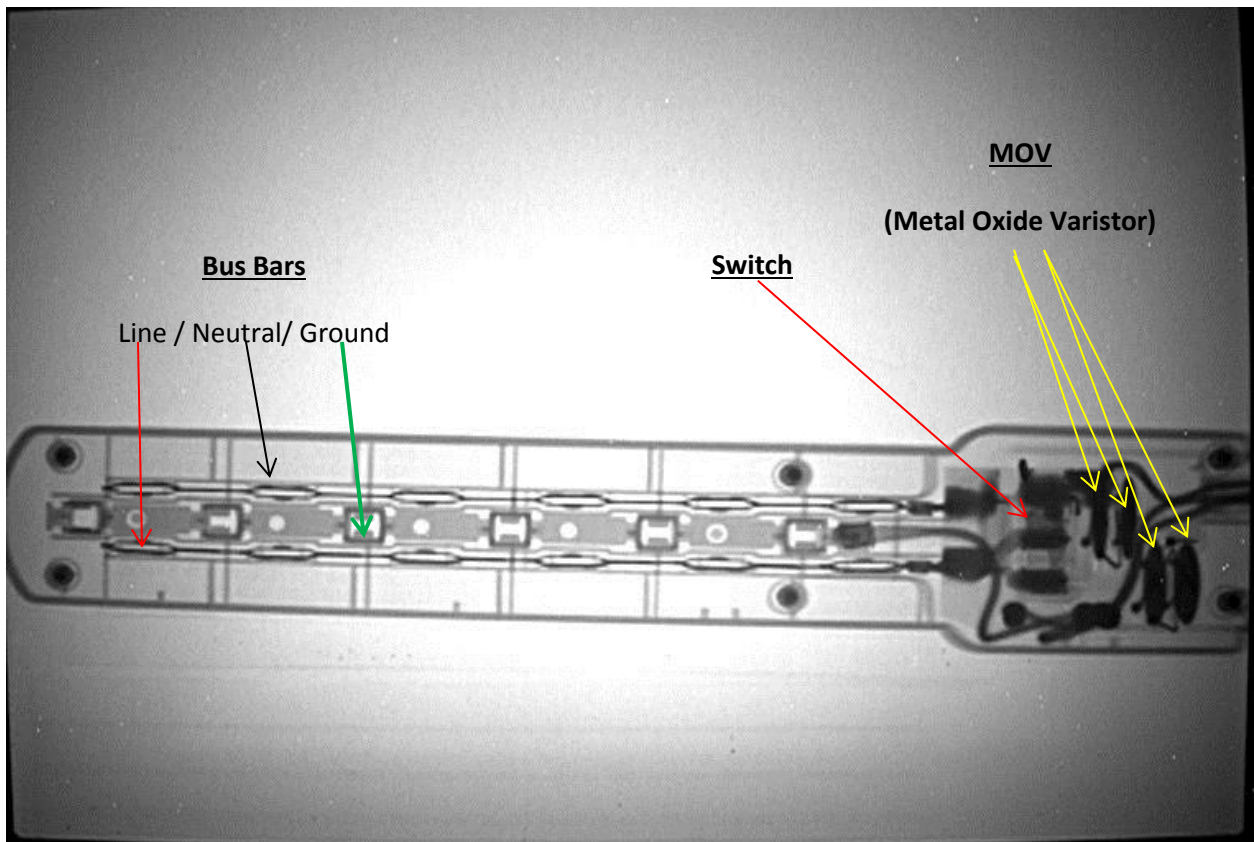

Single Pole Circuit Breaker

GFCI & AFCI

Switch

Duplex Outlet

Duplex Outlet with Cord Inserted

Male End of Line Cord

Remote Power Tap (Top View)

Remote Power Tap (Profile View)

Remote Power Tap/ Surge Protector (Top View)

Remote Power Tap (ON; Switch Closed)

Remote Power Tap (OFF; Switch Open)

Remote Power Tap; Surge Protector (OFF; Open)

Remote Power Tap; Surge Protector (ON; Closed)

Ballast (Top View)

Ballast (Profile)

Bulb Connections ("Tombstones")

Bulb Connection with Lamp

Bulb Connections