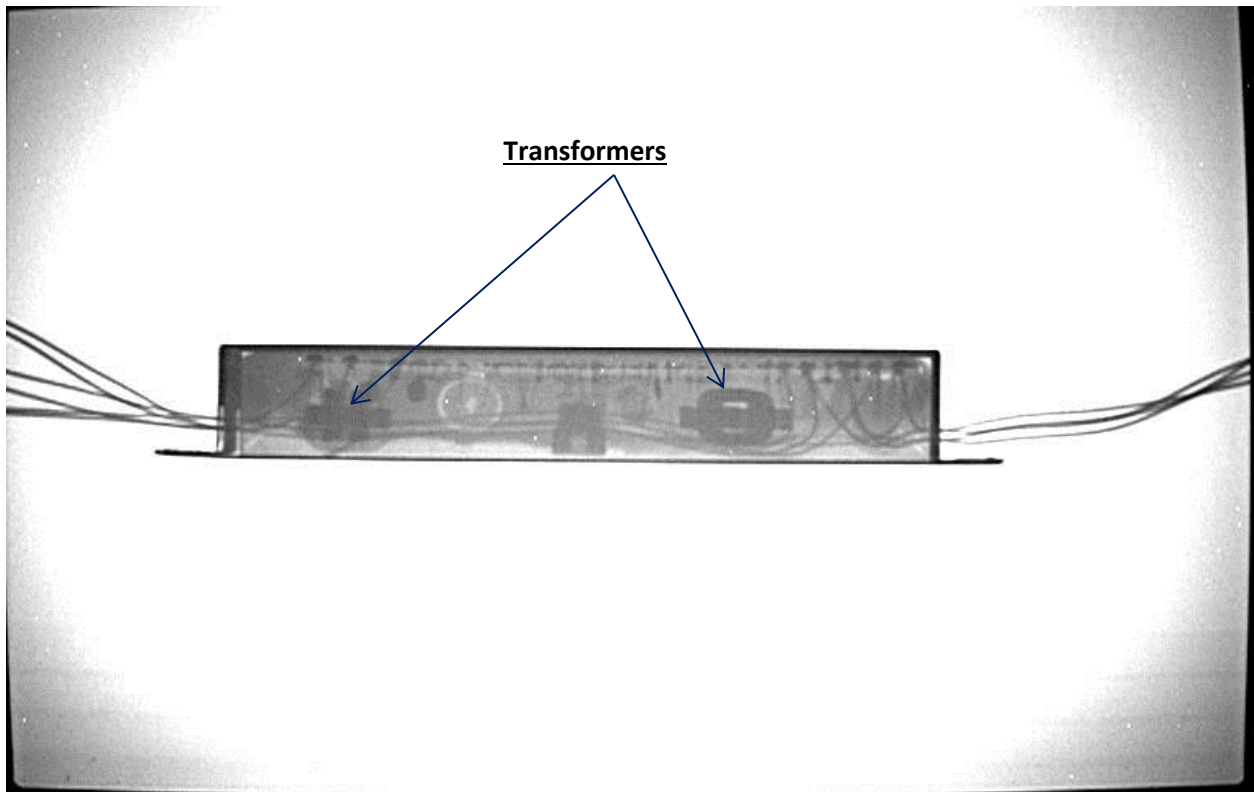

Single Pole Circuit Breaker

GFCI & AFCI

Switch

Duplex Outlet

Duplex Outlet with Cord Inserted

Male End of Line Cord

Remote Power Tap (Top View)

Remote Power Tap (Profile View)

Remote Power Tap/ Surge Protector (Top View)

Remote Power Tap (ON; Switch Closed)

Remote Power Tap (OFF; Switch Open)

Remote Power Tap; Surge Protector (OFF; Open)

Remote Power Tap; Surge Protector (ON; Closed)

Ballast (Top View)

Ballast (Profile)

Bulb Connections ("Tombstones")

Bulb Connection with Lamp

Bulb Connections