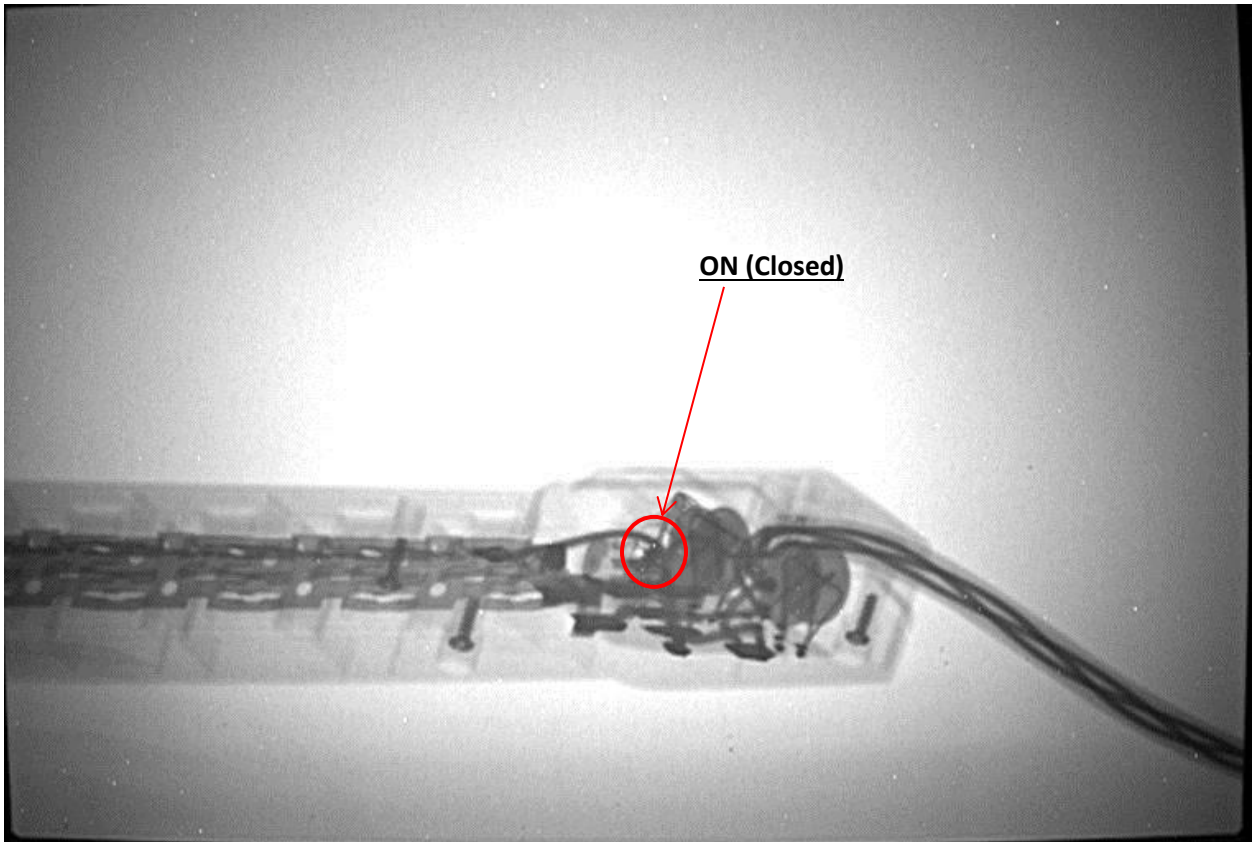

Single Pole Circuit Breaker

GFCI & AFCI

Switch

Duplex Outlet

Duplex Outlet with Cord Inserted

Male End of Line Cord

Remote Power Tap (Top View)

Remote Power Tap (Profile View)

Remote Power Tap/ Surge Protector (Top View)

Remote Power Tap (ON; Switch Closed)

Remote Power Tap (OFF; Switch Open)

Remote Power Tap; Surge Protector (OFF; Open)

Remote Power Tap; Surge Protector (ON; Closed)

Ballast (Top View)

Ballast (Profile)

Bulb Connections ("Tombstones")

Bulb Connection with Lamp

Bulb Connections