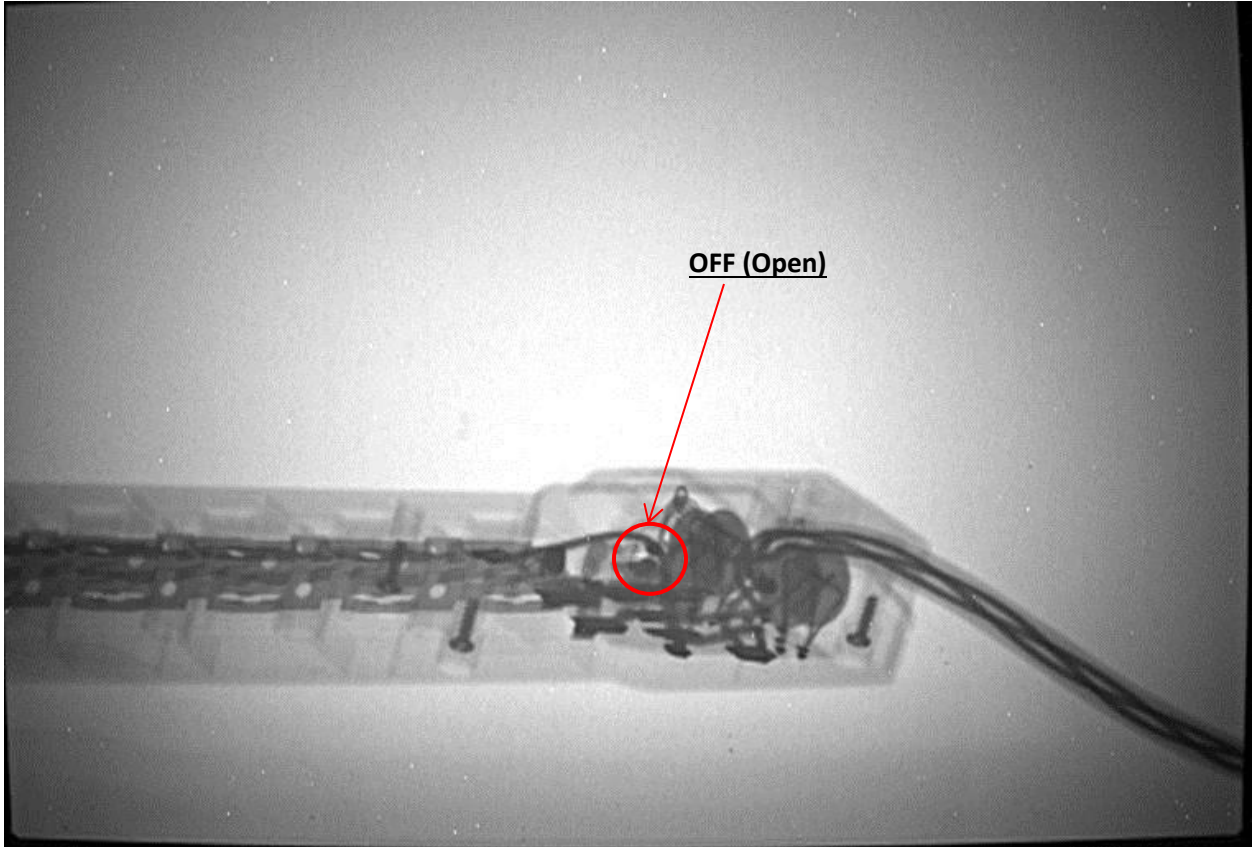

Single Pole Circuit Breaker

GFCI & AFCI

Switch

Duplex Outlet

Duplex Outlet with Cord Inserted

Male End of Line Cord

Remote Power Tap (Top View)

Remote Power Tap (Profile View)

Remote Power Tap/ Surge Protector (Top View)

Remote Power Tap (ON; Switch Closed)

Remote Power Tap (OFF; Switch Open)

Remote Power Tap; Surge Protector (OFF; Open)

Remote Power Tap; Surge Protector (ON; Closed)

Ballast (Top View)

Ballast (Profile)

Bulb Connections ("Tombstones")

Bulb Connection with Lamp

Bulb Connections