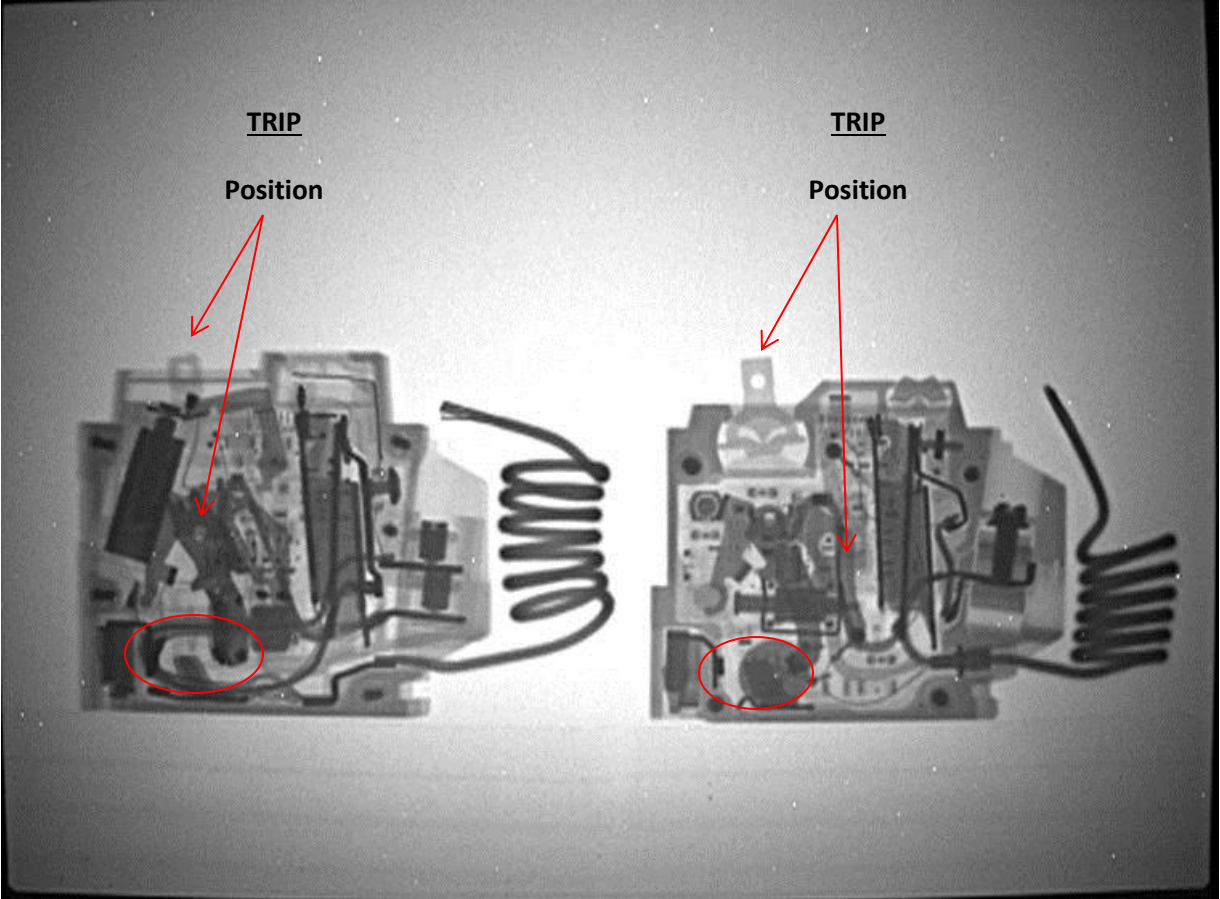

Single Pole Circuit Breaker

GFCI & AFCI

Switch

Duplex Outlet

Duplex Outlet with Cord Inserted

Male End of Line Cord

Remote Power Tap (Top View)

Remote Power Tap (Profile View)

Remote Power Tap/ Surge Protector (Top View)

Remote Power Tap (ON; Switch Closed)

Remote Power Tap (OFF; Switch Open)

Remote Power Tap; Surge Protector (OFF; Open)

Remote Power Tap; Surge Protector (ON; Closed)

Ballast (Top View)

Ballast (Profile)

Bulb Connections ("Tombstones")

Bulb Connection with Lamp

Bulb Connections