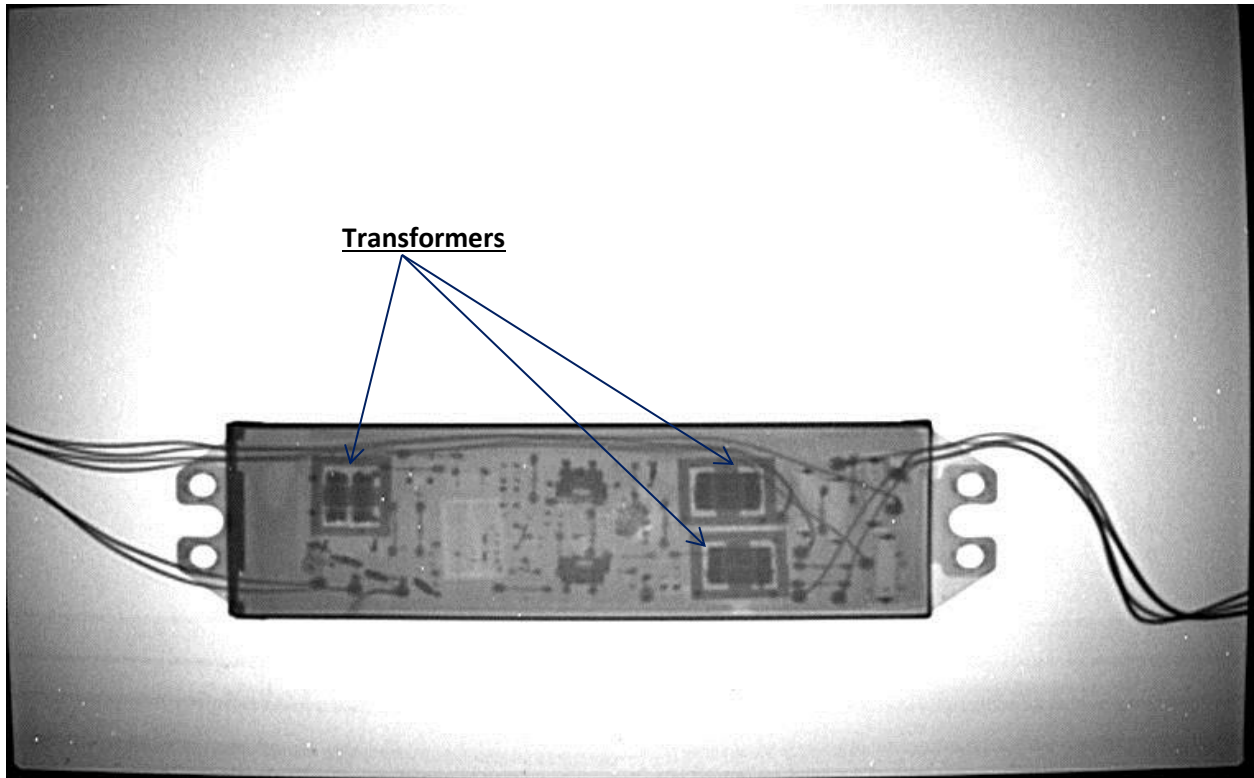

Single Pole Circuit Breaker

GFCI & AFCI

Switch

Duplex Outlet

Duplex Outlet with Cord Inserted

Male End of Line Cord

Remote Power Tap (Top View)

Remote Power Tap (Profile View)

Remote Power Tap/ Surge Protector (Top View)

Remote Power Tap (ON; Switch Closed)

Remote Power Tap (OFF; Switch Open)

Remote Power Tap; Surge Protector (OFF; Open)

Remote Power Tap; Surge Protector (ON; Closed)

Ballast (Top View)

Ballast (Profile)

Bulb Connections ("Tombstones")

Bulb Connection with Lamp

Bulb Connections