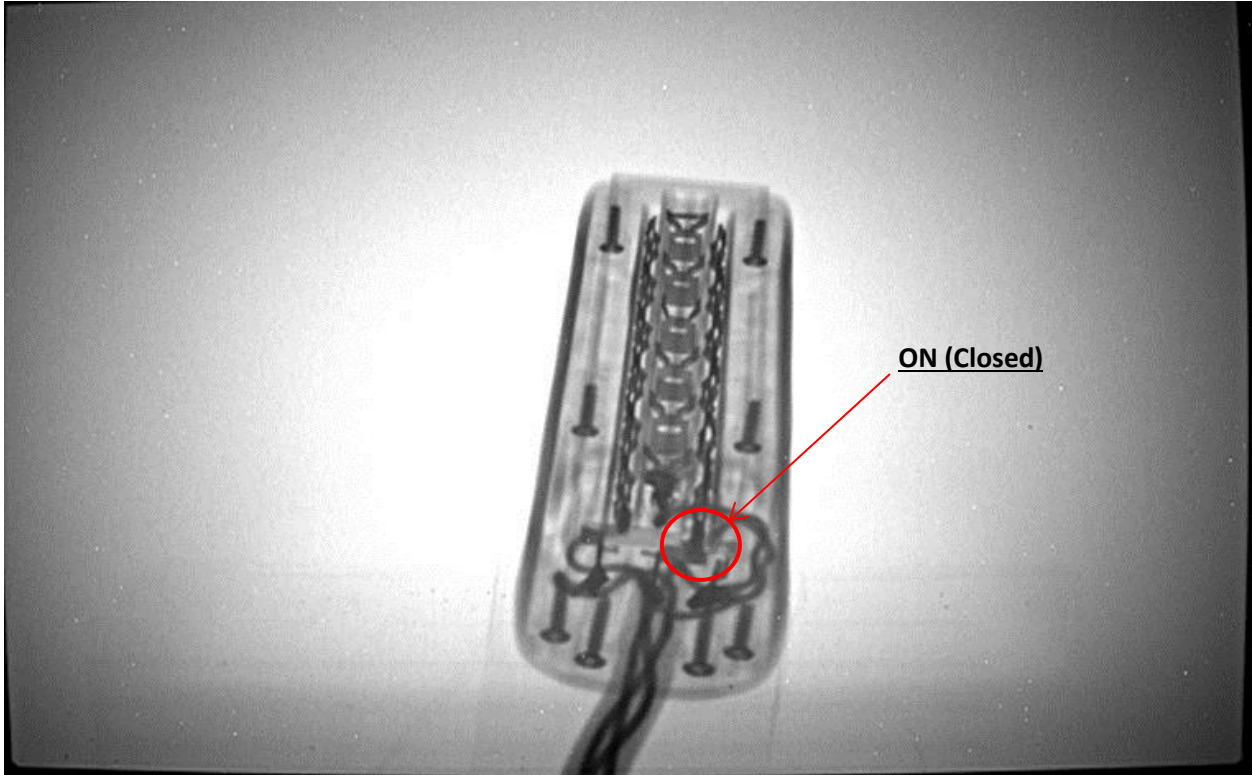

Single Pole Circuit Breaker

GFCI & AFCI

Switch

Duplex Outlet

Duplex Outlet with Cord Inserted

Male End of Line Cord

Remote Power Tap (Top View)

Remote Power Tap (Profile View)

Remote Power Tap/ Surge Protector (Top View)

Remote Power Tap (ON; Switch Closed)

Remote Power Tap (OFF; Switch Open)

Remote Power Tap; Surge Protector (OFF; Open)

Remote Power Tap; Surge Protector (ON; Closed)

Ballast (Top View)

Ballast (Profile)

Bulb Connections ("Tombstones")

Bulb Connection with Lamp

Bulb Connections