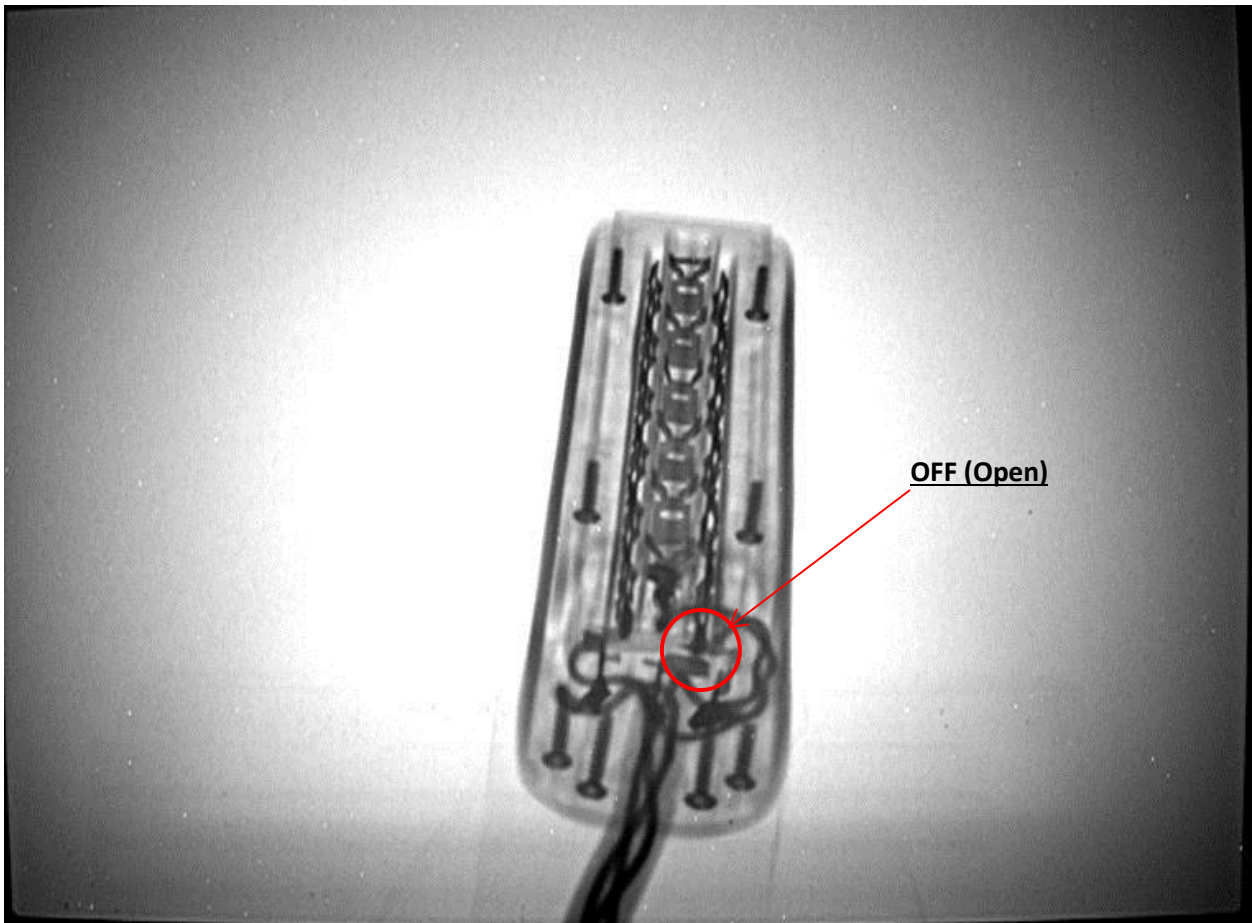

Single Pole Circuit Breaker

GFCI & AFCI

Switch

Duplex Outlet

Duplex Outlet with Cord Inserted

Male End of Line Cord

Remote Power Tap (Top View)

Remote Power Tap (Profile View)

Remote Power Tap/ Surge Protector (Top View)

Remote Power Tap (ON; Switch Closed)

Remote Power Tap (OFF; Switch Open)

Remote Power Tap; Surge Protector (OFF; Open)

Remote Power Tap; Surge Protector (ON; Closed)

Ballast (Top View)

Ballast (Profile)

Bulb Connections ("Tombstones")

Bulb Connection with Lamp

Bulb Connections