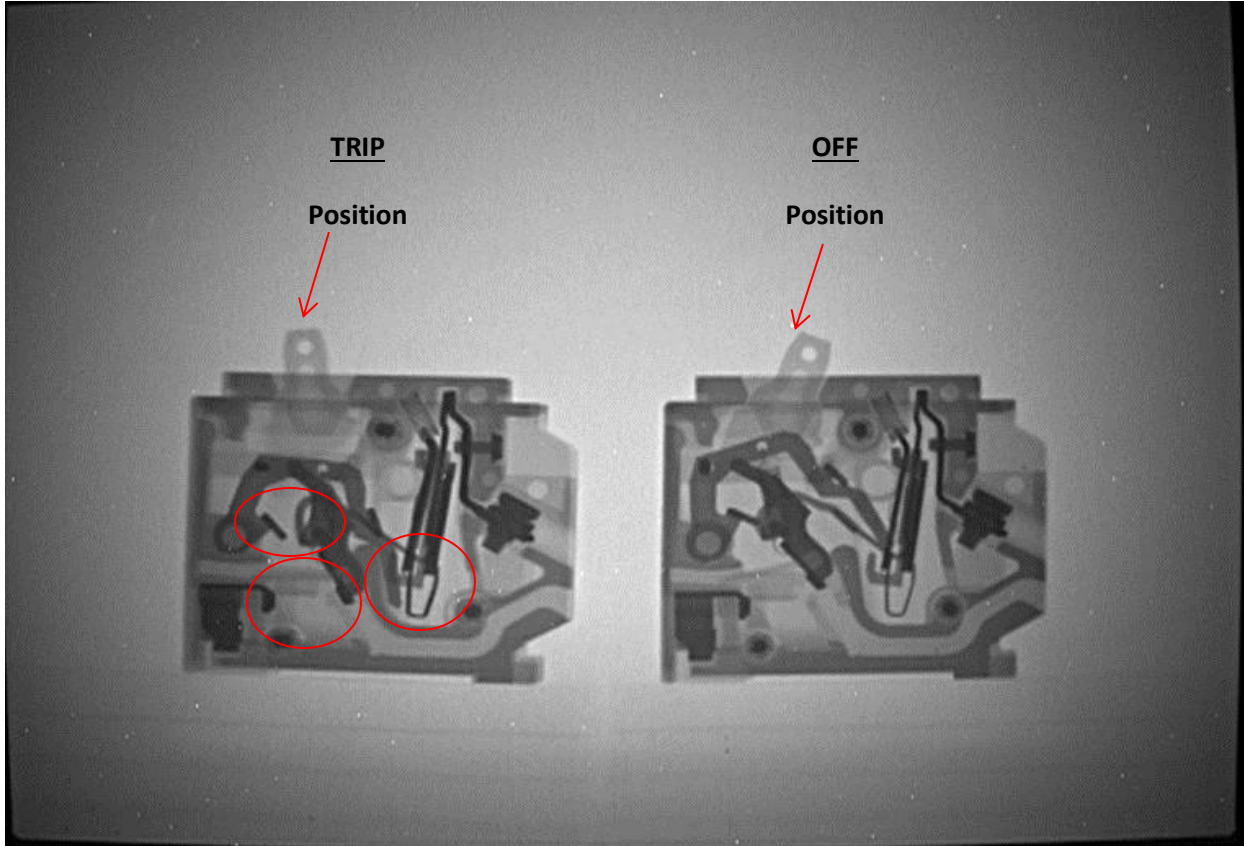

Single Pole Circuit Breaker

GFCI & AFCI

Switch

Duplex Outlet

Duplex Outlet with Cord Inserted

Male End of Line Cord

Remote Power Tap (Top View)

Remote Power Tap (Profile View)

Remote Power Tap/ Surge Protector (Top View)

Remote Power Tap (ON; Switch Closed)

Remote Power Tap (OFF; Switch Open)

Remote Power Tap; Surge Protector (OFF; Open)

Remote Power Tap; Surge Protector (ON; Closed)

Ballast (Top View)

Ballast (Profile)

Bulb Connections ("Tombstones")

Bulb Connection with Lamp

Bulb Connections