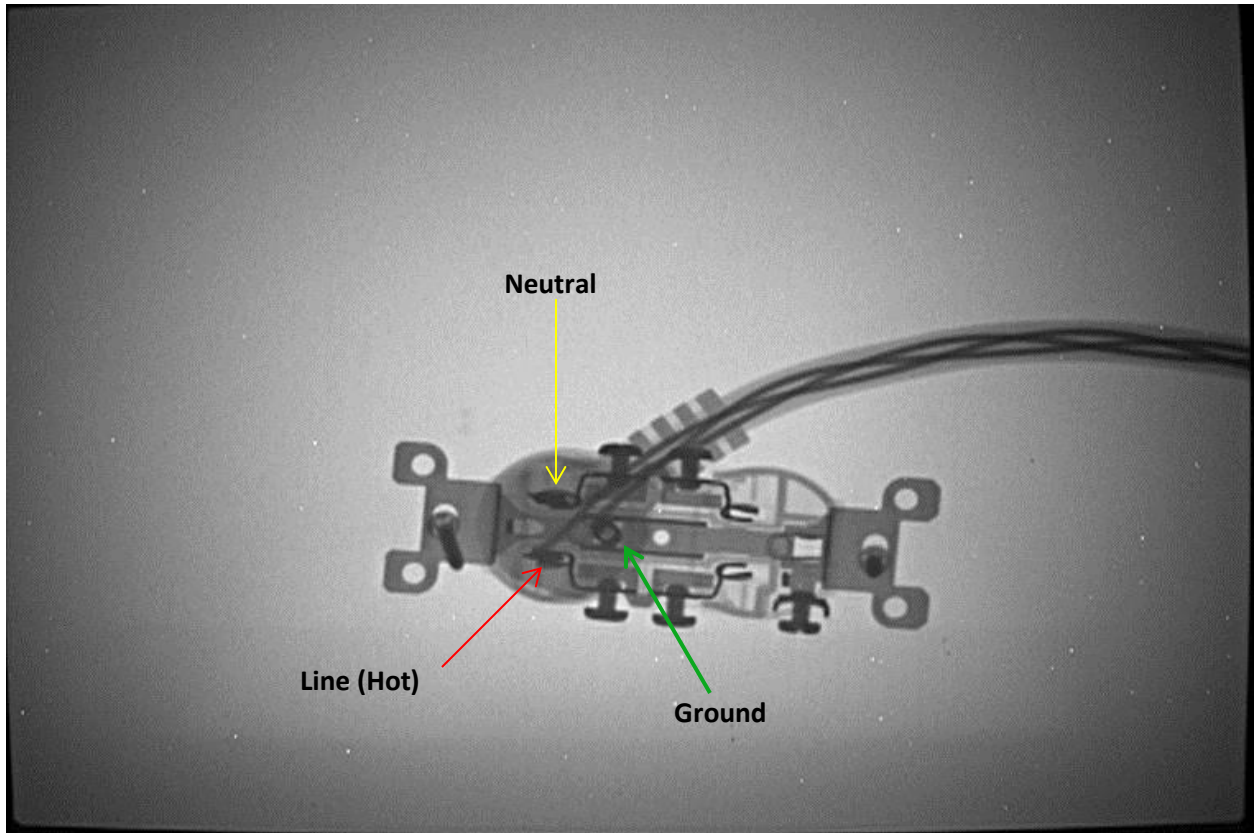

Single Pole Circuit Breaker

GFCI & AFCI

Switch

Duplex Outlet

Duplex Outlet with Cord Inserted

Male End of Line Cord

Remote Power Tap (Top View)

Remote Power Tap (Profile View)

Remote Power Tap/ Surge Protector (Top View)

Remote Power Tap (ON; Switch Closed)

Remote Power Tap (OFF; Switch Open)

Remote Power Tap; Surge Protector (OFF; Open)

Remote Power Tap; Surge Protector (ON; Closed)

Ballast (Top View)

Ballast (Profile)

Bulb Connections ("Tombstones")

Bulb Connection with Lamp

Bulb Connections